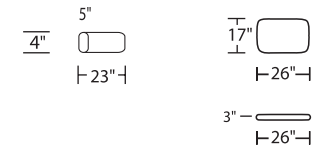

**MEN-CHR-ST**

**MEN-CHR-ST**

Scale: 1/8 inch = 1 foot  
All dimensions are approximate and subject to change.  
Specify components from the sitting position.