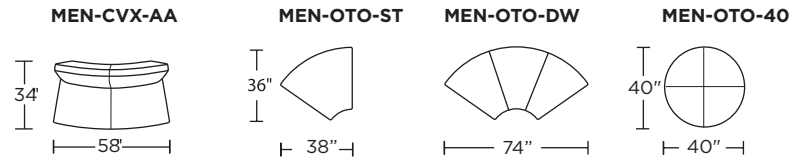

**MEN-CHR-ST**

**MEN-CHR-ST**

Scale: 1/8 inch = 1 foot  
All dimensions are approximate and subject to change.  
Specify components from the sitting position.