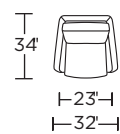

**MEN-CHR-ST**

**MEN-CHR-ST**

Scale: 1/8 inch = 1 foot  
All dimensions are approximate and subject to change.  
Specify components from the sitting position.