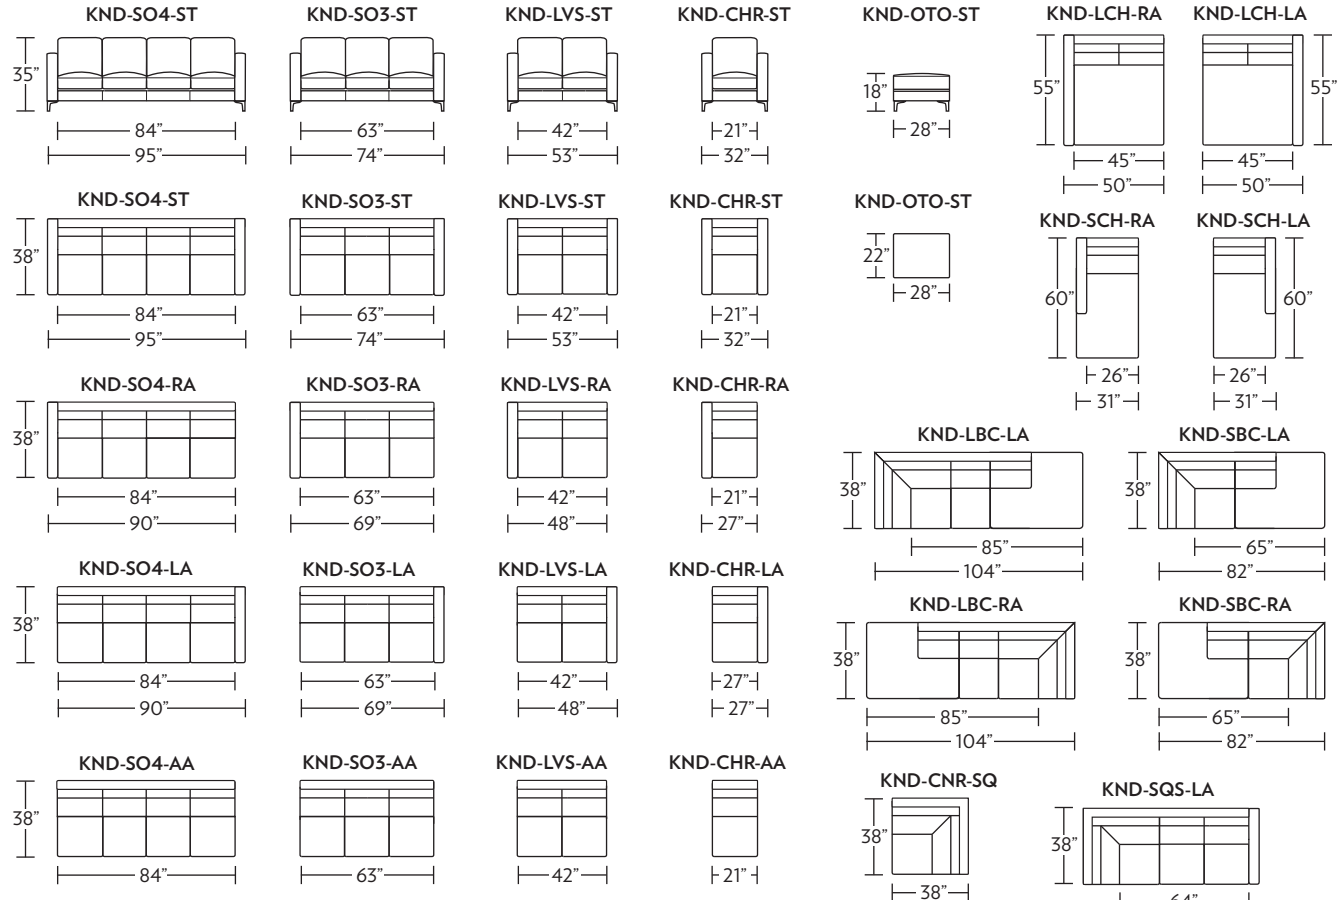

Suggested Configurations

Scale: 1/8 inch = 1 foot
All dimensions are approximate and subject to change.
Specify Components from the sitting position.