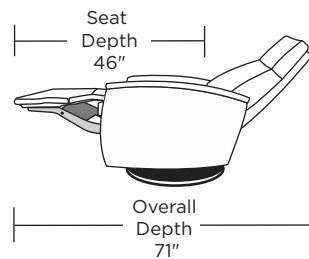

GOR-RV5-ST