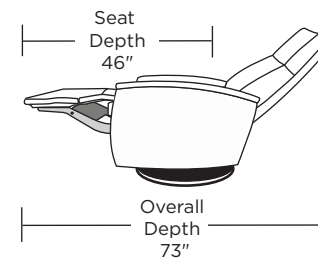

GOR-RV7-XT

All dimensions are approximate and subject to change. V.05.07.20

U.S. Patent # 8882190 & 9504328
China Patent #201280015832, 201510836445, & 201510836650
Additional patents pending

Note: Microfiber fabrics such as SUEDELIFE and VEELIFE not suggested for this style