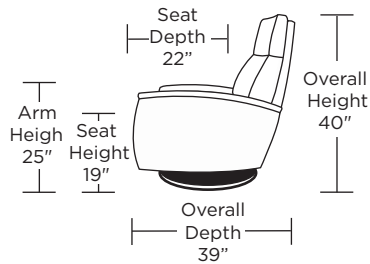

GOR-RV5-ST