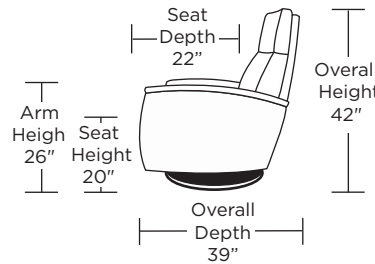

GOR-RV7-ST