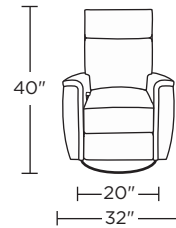

Please use actual leather, fabric, Crypton®, Sunbrella® and Ultrasuede® swatches when specifying furniture as the colors shown may vary due to the printing process.

Wall clearance is 12-17"

GOR-RV5-ST

GOR-RV5-ST