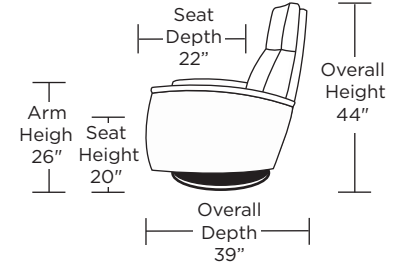

GOR-RV7-XT