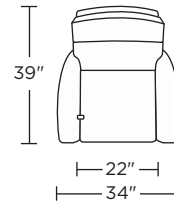

GOR-RV7-ST