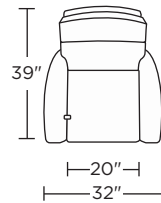

Please use actual leather, fabric, Crypton®, Sunbrella® and Ultrasuede® swatches when specifying furniture as the colors shown may vary due to the printing process.

Wall clearance is 12-17"

GOR-RV5-ST

GOR-RV5-ST