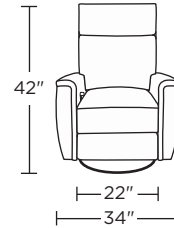

GOR-RV7-ST