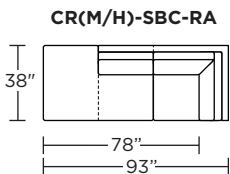

### Carmet High Leg (CRH):

**CRM = LOW LEG**  
**CRH = HIGH LEG**

V.04.05.21

**Note:** Dotted line indicates seam on leather, Ultrasuede® and up the roll fabrics. Seams are eliminated with railroaded fabrics.