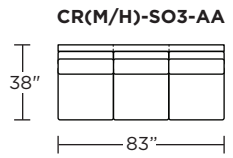

### Carmet High Leg (CRH):

**CRM = LOW LEG**  
**CRH = HIGH LEG**

V.04.05.21

**Note:** Dotted line indicates seam on leather, Ultrasuede® and up the roll fabrics. Seams are eliminated with railroaded fabrics.