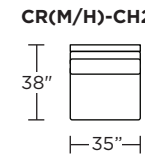

### Carmet High Leg (CRH):

**CRM = LOW LEG**  
**CRH = HIGH LEG**

V.04.05.21

**Note:** Dotted line indicates seam on leather, Ultrasuede® and up the roll fabrics. Seams are eliminated with railroaded fabrics.