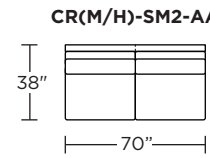

### Carmet High Leg (CRH):

**CRM = LOW LEG**  
**CRH = HIGH LEG**

V.04.05.21

**Note:** Dotted line indicates seam on leather, Ultrasuede® and up the roll fabrics. Seams are eliminated with railroaded fabrics.