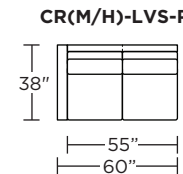

### Carmet High Leg (CRH):

**CRM = LOW LEG**  
**CRH = HIGH LEG**

V.04.05.21

**Note:** Dotted line indicates seam on leather, Ultrasuede® and up the roll fabrics. Seams are eliminated with railroaded fabrics.