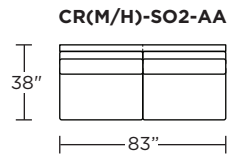

### Carmet High Leg (CRH):

**CRM = LOW LEG**  
**CRH = HIGH LEG**

V.04.05.21

**Note:** Dotted line indicates seam on leather, Ultrasuede® and up the roll fabrics. Seams are eliminated with railroaded fabrics.