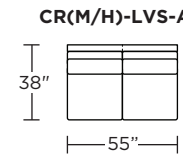

### Carmet High Leg (CRH):

**CRM = LOW LEG**  
**CRH = HIGH LEG**

V.04.05.21

**Note:** Dotted line indicates seam on leather, Ultrasuede® and up the roll fabrics. Seams are eliminated with railroaded fabrics.