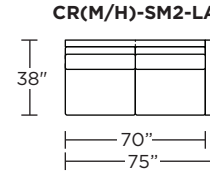

### Carmet High Leg (CRH):

**CRM = LOW LEG**  
**CRH = HIGH LEG**

V.04.05.21

**Note:** Dotted line indicates seam on leather, Ultrasuede® and up the roll fabrics. Seams are eliminated with railroaded fabrics.