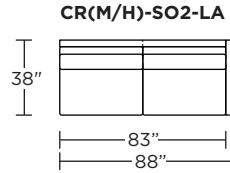

### Carmet High Leg (CRH):

**CRM = LOW LEG**  
**CRH = HIGH LEG**

V.04.05.21

**Note:** Dotted line indicates seam on leather, Ultrasuede® and up the roll fabrics. Seams are eliminated with railroaded fabrics.