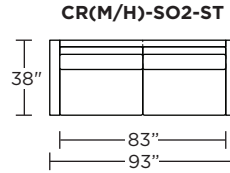

### Carmet High Leg (CRH):

**CRM = LOW LEG**  
**CRH = HIGH LEG**

V.04.05.21

**Note:** Dotted line indicates seam on leather, Ultrasuede® and up the roll fabrics. Seams are eliminated with railroaded fabrics.