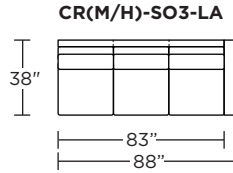

### Carmet High Leg (CRH):

**CRM = LOW LEG**  
**CRH = HIGH LEG**

V.04.05.21

**Note:** Dotted line indicates seam on leather, Ultrasuede® and up the roll fabrics. Seams are eliminated with railroaded fabrics.