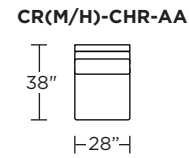

### Carmet High Leg (CRH):

**CRM = LOW LEG**  
**CRH = HIGH LEG**

V.04.05.21

**Note:** Dotted line indicates seam on leather, Ultrasuede® and up the roll fabrics. Seams are eliminated with railroaded fabrics.