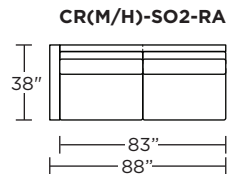

### Carmet High Leg (CRH):

**CRM = LOW LEG**  
**CRH = HIGH LEG**

V.04.05.21

**Note:** Dotted line indicates seam on leather, Ultrasuede® and up the roll fabrics. Seams are eliminated with railroaded fabrics.