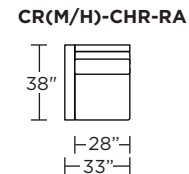

### Carmet High Leg (CRH):

**CRM = LOW LEG**  
**CRH = HIGH LEG**

V.04.05.21

**Note:** Dotted line indicates seam on leather, Ultrasuede® and up the roll fabrics. Seams are eliminated with railroaded fabrics.