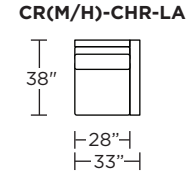

### Carmet High Leg (CRH):

**CRM = LOW LEG**  
**CRH = HIGH LEG**

V.04.05.21

**Note:** Dotted line indicates seam on leather, Ultrasuede® and up the roll fabrics. Seams are eliminated with railroaded fabrics.