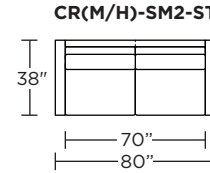

### Carmet High Leg (CRH):

**CRM = LOW LEG**  
**CRH = HIGH LEG**

V.04.05.21

**Note:** Dotted line indicates seam on leather, Ultrasuede® and up the roll fabrics. Seams are eliminated with railroaded fabrics.