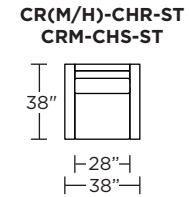

### Carmet High Leg (CRH):

**CRM = LOW LEG**  
**CRH = HIGH LEG**

V.04.05.21

**Note:** Dotted line indicates seam on leather, Ultrasuede® and up the roll fabrics. Seams are eliminated with railroaded fabrics.