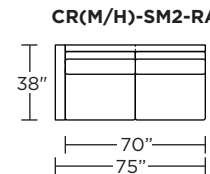

### Carmet High Leg (CRH):

**CRM = LOW LEG**  
**CRH = HIGH LEG**

V.04.05.21

**Note:** Dotted line indicates seam on leather, Ultrasuede® and up the roll fabrics. Seams are eliminated with railroaded fabrics.