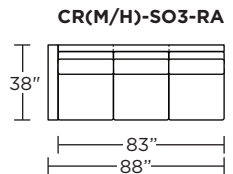

### Carmet High Leg (CRH):

**CRM = LOW LEG**  
**CRH = HIGH LEG**

V.04.05.21

**Note:** Dotted line indicates seam on leather, Ultrasuede® and up the roll fabrics. Seams are eliminated with railroaded fabrics.