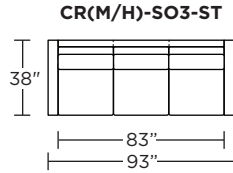

### Carmet High Leg (CRH):

**CRM = LOW LEG**  
**CRH = HIGH LEG**

V.04.05.21

**Note:** Dotted line indicates seam on leather, Ultrasuede® and up the roll fabrics. Seams are eliminated with railroaded fabrics.