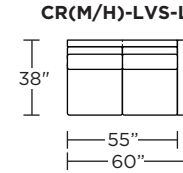

### Carmet High Leg (CRH):

**CRM = LOW LEG**  
**CRH = HIGH LEG**

V.04.05.21

**Note:** Dotted line indicates seam on leather, Ultrasuede® and up the roll fabrics. Seams are eliminated with railroaded fabrics.