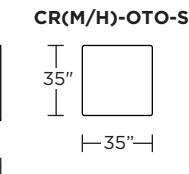

### Carmet High Leg (CRH):

**CRM = LOW LEG**  
**CRH = HIGH LEG**

V.04.05.21

**Note:** Dotted line indicates seam on leather, Ultrasuede® and up the roll fabrics. Seams are eliminated with railroaded fabrics.