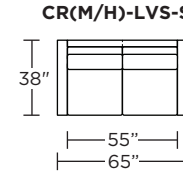

### Carmet High Leg (CRH):

**CRM = LOW LEG**  
**CRH = HIGH LEG**

V.04.05.21

**Note:** Dotted line indicates seam on leather, Ultrasuede® and up the roll fabrics. Seams are eliminated with railroaded fabrics.