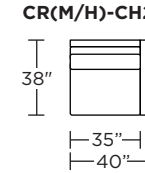

### Carmet High Leg (CRH):

**CRM = LOW LEG**  
**CRH = HIGH LEG**

V.04.05.21

**Note:** Dotted line indicates seam on leather, Ultrasuede® and up the roll fabrics. Seams are eliminated with railroaded fabrics.