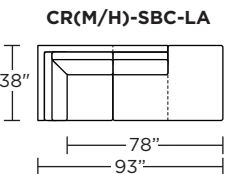

### Carmet High Leg (CRH):

**CRM = LOW LEG**  
**CRH = HIGH LEG**

V.04.05.21

**Note:** Dotted line indicates seam on leather, Ultrasuede® and up the roll fabrics. Seams are eliminated with railroaded fabrics.