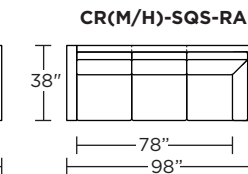

### Carmet High Leg (CRH):

**CRM = LOW LEG**  
**CRH = HIGH LEG**

V.04.05.21

**Note:** Dotted line indicates seam on leather, Ultrasuede® and up the roll fabrics. Seams are eliminated with railroaded fabrics.