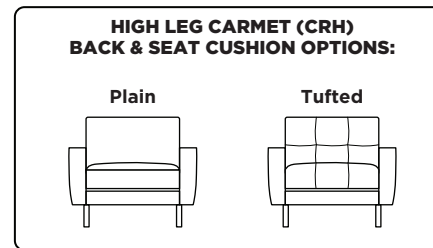

Carmet High Leg (CRH):

CRM = LOW LEG
CRH = HIGH LEG

V.04.05.21

Note: Dotted line indicates seam on leather, Ultrasuede® and up the roll fabrics. Seams are eliminated with railroaded fabrics.

Scale: 1/8 inch = 1 foot
All dimensions are approximate and subject to change.
Specify components from the sitting position.