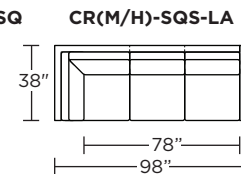

### Carmet High Leg (CRH):

**CRM = LOW LEG**  
**CRH = HIGH LEG**

V.04.05.21

**Note:** Dotted line indicates seam on leather, Ultrasuede® and up the roll fabrics. Seams are eliminated with railroaded fabrics.