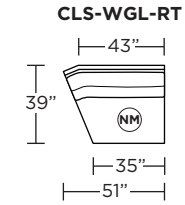

Wall Clearance is 5" at full recline.

MOTION LEGEND:

- (M) = Motion
- (NM) = No motion available

Suggested Configurations

V.08.19.21

Safe low voltage electrical components are UL listed.

Scale : 1/8 inch = 1 foot
All dimensions are approximate and subject to change.
Specify all components from the sitting position.