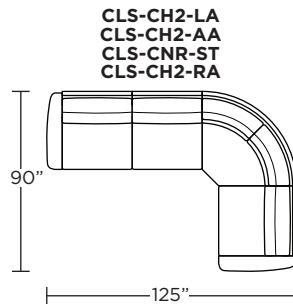

Wall Clearance is 5" at full recline.

MOTION LEGEND:

- (M) = Motion
- (NM) = No motion available

Suggested Configurations

V.08.19.21

Safe low voltage electrical components are UL listed.

Scale : 1/8 inch = 1 foot
All dimensions are approximate and subject to change.
Specify all components from the sitting position.