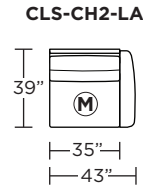

Wall Clearance is 5" at full recline.

MOTION LEGEND:

- (M) = Motion
- (NM) = No motion available

Suggested Configurations

V.08.19.21

Safe low voltage electrical components are UL listed.

Scale : 1/8 inch = 1 foot
All dimensions are approximate and subject to change.
Specify all components from the sitting position.