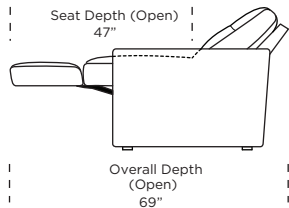

Wall Clearance is 5" at full recline.

MOTION LEGEND:

- (M) = Motion
- (NM) = No motion available

Suggested Configurations

V.08.19.21

Safe low voltage electrical components are UL listed.

Scale : 1/8 inch = 1 foot
All dimensions are approximate and subject to change.
Specify all components from the sitting position.