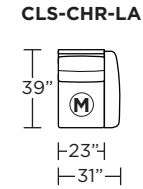

Wall Clearance is 5" at full recline.

MOTION LEGEND:

- (M) = Motion
- (NM) = No motion available

Suggested Configurations

V.08.19.21

Safe low voltage electrical components are UL listed.

Scale : 1/8 inch = 1 foot
All dimensions are approximate and subject to change.
Specify all components from the sitting position.