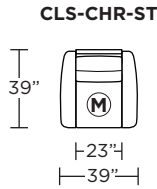

Wall Clearance is 5" at full recline.

MOTION LEGEND:

- (M) = Motion
- (NM) = No motion available

Suggested Configurations

V.08.19.21

Safe low voltage electrical components are UL listed.

Scale : 1/8 inch = 1 foot
All dimensions are approximate and subject to change.
Specify all components from the sitting position.