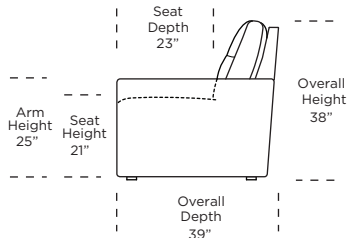

Wall Clearance is 5" at full recline.

MOTION LEGEND:

- (M) = Motion
- (NM) = No motion available

Suggested Configurations

V.08.19.21

Safe low voltage electrical components are UL listed.

Scale : 1/8 inch = 1 foot
All dimensions are approximate and subject to change.
Specify all components from the sitting position.