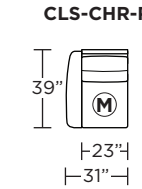

CHELSEA

Standard Features:

- Premium high-density, high-resiliency foam seat cushions encased in down
- Sinuuous spring suspension
- Semi-attached back cushions with lumbar support
- Semi-attached seat cushions
- Double-needle top-stitch
- In-arm control panel is easy to use and includes a 2-amp USB charging port
- Control panel is LED backlit with auto-off after 5 seconds
- Lifetime warranty on frame and suspension
- Five-year warranty on mechanism
- Three-year warranty on motor
- Quick-ship delivery

Options:

- Premium high-density, high-resiliency foam seat cushion
- Contrasting stitch detail available in Black, Brown, Charcoal, Cream, Espresso, Grey, Lemon, Pink, Royal, Scarlet, Tangerine, or Teal thread color
- Contrasting back and seat cushions available (two-tone)
- 1.8-amp hour lithium-ion battery pack available
- Battery pack has a one-year warranty
- Easy disassembly for delivery

Please use actual leather, fabric, Crypton®, Sunbrella® and Ultrasuede® swatches when specifying furniture as the colors shown may vary due to the printing process.

Note: Microfiber fabrics such as SUEDELIFE and VEELIFE not suggested for this style. Please contact American Leather® Support Services for a complete list of recommended fabrics.

Wall Clearance is 5" at full recline.

MOTION LEGEND:

- (M) = Motion
- (NM) = No motion available