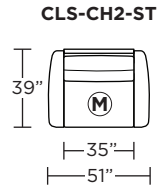

Wall Clearance is 5" at full recline.

MOTION LEGEND:

- (M) = Motion
- (NM) = No motion available

Suggested Configurations

V.08.19.21

Safe low voltage electrical components are UL listed.

Scale : 1/8 inch = 1 foot
All dimensions are approximate and subject to change.
Specify all components from the sitting position.