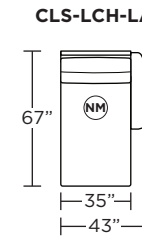

Wall Clearance is 5" at full recline.

MOTION LEGEND:

- (M) = Motion
- (NM) = No motion available

Suggested Configurations

V.08.19.21

Safe low voltage electrical components are UL listed.

Scale : 1/8 inch = 1 foot
All dimensions are approximate and subject to change.
Specify all components from the sitting position.