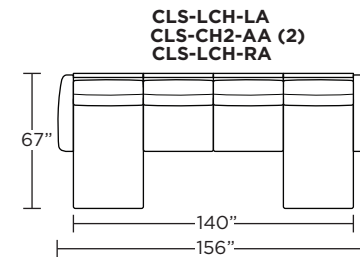

Wall Clearance is 5" at full recline.

MOTION LEGEND:

- (M) = Motion
- (NM) = No motion available

Suggested Configurations

V.08.19.21

Safe low voltage electrical components are UL listed.

Scale : 1/8 inch = 1 foot
All dimensions are approximate and subject to change.
Specify all components from the sitting position.