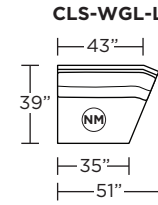

Wall Clearance is 5" at full recline.

MOTION LEGEND:

- (M) = Motion
- (NM) = No motion available

Suggested Configurations

V.08.19.21

Safe low voltage electrical components are UL listed.

Scale : 1/8 inch = 1 foot
All dimensions are approximate and subject to change.
Specify all components from the sitting position.