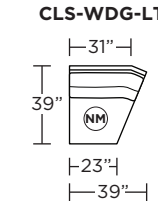

Wall Clearance is 5" at full recline.

MOTION LEGEND:

- (M) = Motion
- (NM) = No motion available

Suggested Configurations

V.08.19.21

Safe low voltage electrical components are UL listed.

Scale : 1/8 inch = 1 foot
All dimensions are approximate and subject to change.
Specify all components from the sitting position.