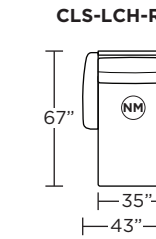

Wall Clearance is 5" at full recline.

MOTION LEGEND:

- (M) = Motion
- (NM) = No motion available

Suggested Configurations

V.08.19.21

Safe low voltage electrical components are UL listed.

Scale : 1/8 inch = 1 foot
All dimensions are approximate and subject to change.
Specify all components from the sitting position.