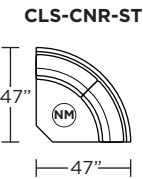

Wall Clearance is 5" at full recline.

MOTION LEGEND:

- (M) = Motion
- (NM) = No motion available

Suggested Configurations

V.08.19.21

Safe low voltage electrical components are UL listed.

Scale : 1/8 inch = 1 foot
All dimensions are approximate and subject to change.
Specify all components from the sitting position.