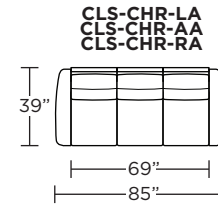

Wall Clearance is 5" at full recline.

MOTION LEGEND:

- (M) = Motion
- (NM) = No motion available

Suggested Configurations

V.08.19.21

Safe low voltage electrical components are UL listed.

Scale : 1/8 inch = 1 foot
All dimensions are approximate and subject to change.
Specify all components from the sitting position.