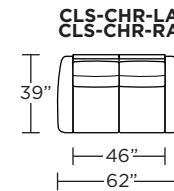

Wall Clearance is 5" at full recline.

MOTION LEGEND:

- (M) = Motion
- (NM) = No motion available

Suggested Configurations

V.08.19.21

Safe low voltage electrical components are UL listed.

Scale : 1/8 inch = 1 foot
All dimensions are approximate and subject to change.
Specify all components from the sitting position.