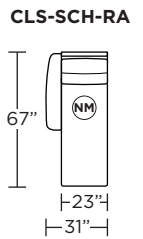

Wall Clearance is 5" at full recline.

MOTION LEGEND:

- (M) = Motion
- (NM) = No motion available

Suggested Configurations

V.08.19.21

Safe low voltage electrical components are UL listed.

Scale : 1/8 inch = 1 foot
All dimensions are approximate and subject to change.
Specify all components from the sitting position.