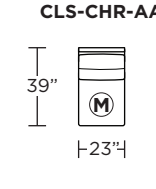

CHELSEA

Standard Features:

- Premium high-density, high-resiliency foam seat cushions encased in down
- Sinuuous spring suspension
- Semi-attached back cushions with lumbar support
- Semi-attached seat cushions
- Double-needle top-stitch
- In-arm control panel is easy to use and includes a 2-amp USB charging port
- Control panel is LED backlit with auto-off after 5 seconds
- Lifetime warranty on frame and suspension
- Five-year warranty on mechanism
- Three-year warranty on motor
- Quick-ship delivery

Options:

- Premium high-density, high-resiliency foam seat cushion
- Contrasting stitch detail available in Black, Brown, Charcoal, Cream, Espresso, Grey, Lemon, Pink, Royal, Scarlet, Tangerine, or Teal thread color
- Contrasting back and seat cushions available (two-tone)
- 1.8-amp hour lithium-ion battery pack available
- Battery pack has a one-year warranty
- Easy disassembly for delivery

Please use actual leather, fabric, Crypton®, Sunbrella® and Ultrasuede® swatches when specifying furniture as the colors shown may vary due to the printing process.

Note: Microfiber fabrics such as SUEDELIFE and VEELIFE not suggested for this style. Please contact American Leather® Support Services for a complete list of recommended fabrics.

Wall Clearance is 5" at full recline.

MOTION LEGEND:

- (M) = Motion
- (NM) = No motion available