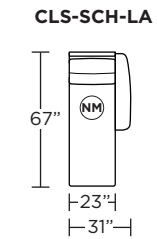

Wall Clearance is 5" at full recline.

MOTION LEGEND:

- (M) = Motion
- (NM) = No motion available

Suggested Configurations

V.08.19.21

Safe low voltage electrical components are UL listed.

Scale : 1/8 inch = 1 foot
All dimensions are approximate and subject to change.
Specify all components from the sitting position.