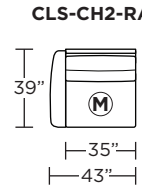

Wall Clearance is 5" at full recline.

MOTION LEGEND:

- (M) = Motion
- (NM) = No motion available

Suggested Configurations

V.08.19.21

Safe low voltage electrical components are UL listed.

Scale : 1/8 inch = 1 foot
All dimensions are approximate and subject to change.
Specify all components from the sitting position.