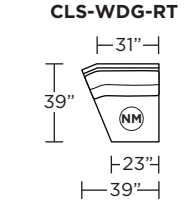

CHELSEA

Standard Features:

- Premium high-density, high-resiliency foam seat cushions encased in down
- Sinuuous spring suspension
- Semi-attached back cushions with lumbar support
- Semi-attached seat cushions
- Double-needle top-stitch
- In-arm control panel is easy to use and includes a 2-amp USB charging port
- Control panel is LED backlit with auto-off after 5 seconds
- Lifetime warranty on frame and suspension
- Five-year warranty on mechanism
- Three-year warranty on motor
- Quick-ship delivery

Options:

- Premium high-density, high-resiliency foam seat cushion
- Contrasting stitch detail available in Black, Brown, Charcoal, Cream, Espresso, Grey, Lemon, Pink, Royal, Scarlet, Tangerine, or Teal thread color
- Contrasting back and seat cushions available (two-tone)
- 1.8-amp hour lithium-ion battery pack available
- Battery pack has a one-year warranty
- Easy disassembly for delivery

Wall Clearance is 5" at full recline.

MOTION LEGEND:

- (M) = Motion
- (NM) = No motion available

Suggested Configurations

V.08.19.21

Safe low voltage electrical components are UL listed.

Scale : 1/8 inch = 1 foot
All dimensions are approximate and subject to change.
Specify all components from the sitting position.