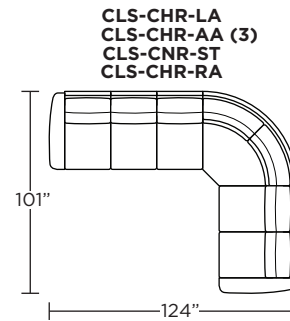

Wall Clearance is 5" at full recline.

MOTION LEGEND:

- (M) = Motion
- (NM) = No motion available

Suggested Configurations

V.08.19.21

Safe low voltage electrical components are UL listed.

Scale : 1/8 inch = 1 foot
All dimensions are approximate and subject to change.
Specify all components from the sitting position.