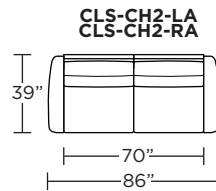

Wall Clearance is 5" at full recline.

MOTION LEGEND:

- (M) = Motion
- (NM) = No motion available

Suggested Configurations

V.08.19.21

Safe low voltage electrical components are UL listed.

Scale : 1/8 inch = 1 foot
All dimensions are approximate and subject to change.
Specify all components from the sitting position.