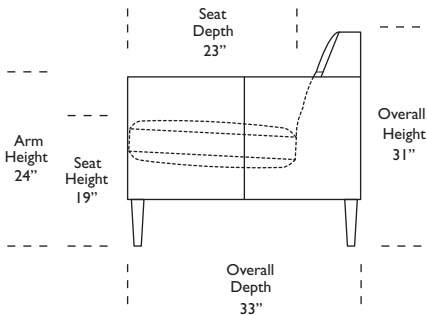

Note: Dotted line indicates seam on leather and up the roll fabrics.
 Seams are eliminated with railroaded fabrics.

Scale : 1/8 inch = 1 foot
 All dimensions are approximate and subject to change.
 Specify all components from the sitting position.