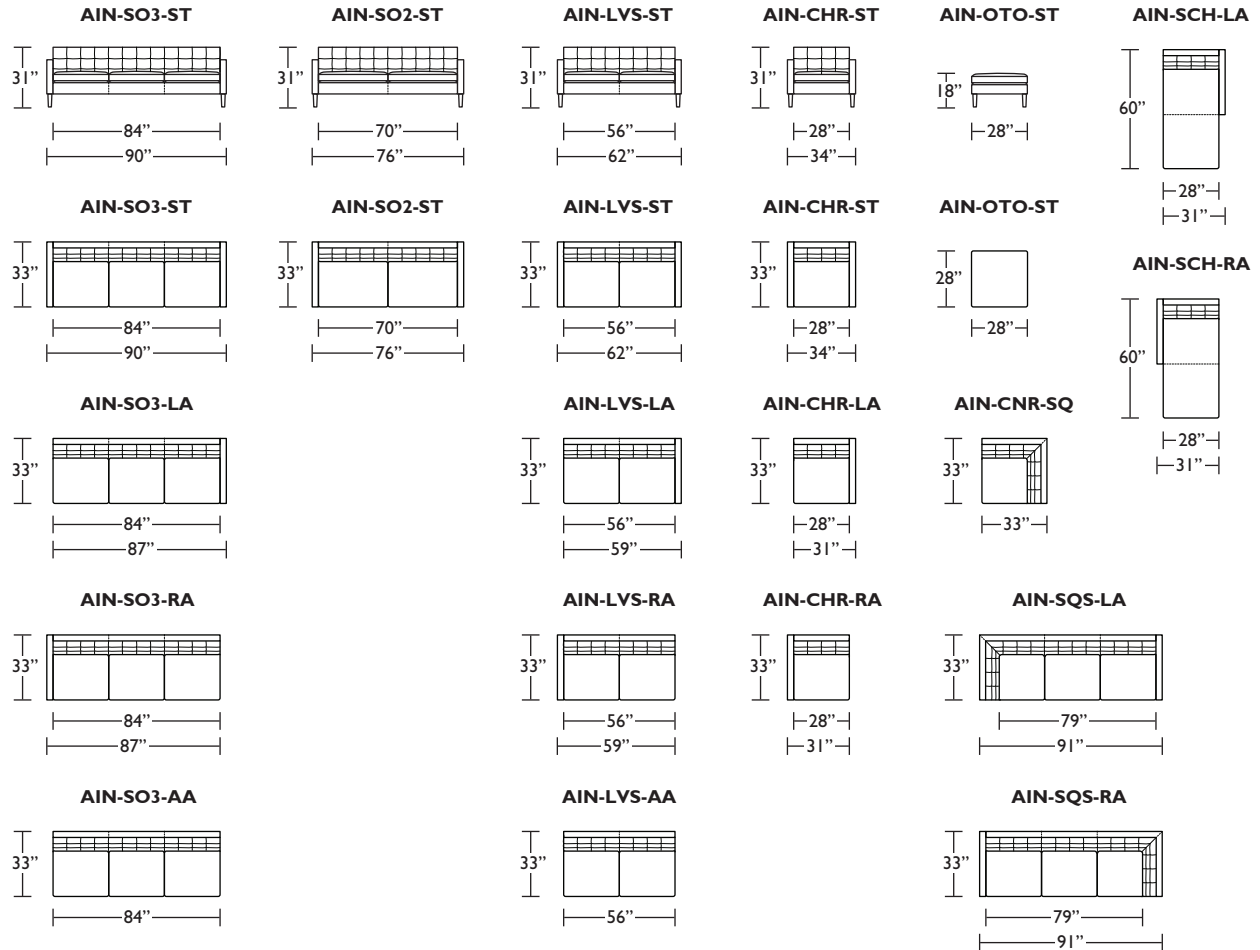

Note: Dotted line indicates seam on leather and up the roll fabrics.
 Seams are eliminated with railroaded fabrics.

Scale : 1/8 inch = 1 foot
 All dimensions are approximate and subject to change.
 Specify all components from the sitting position.